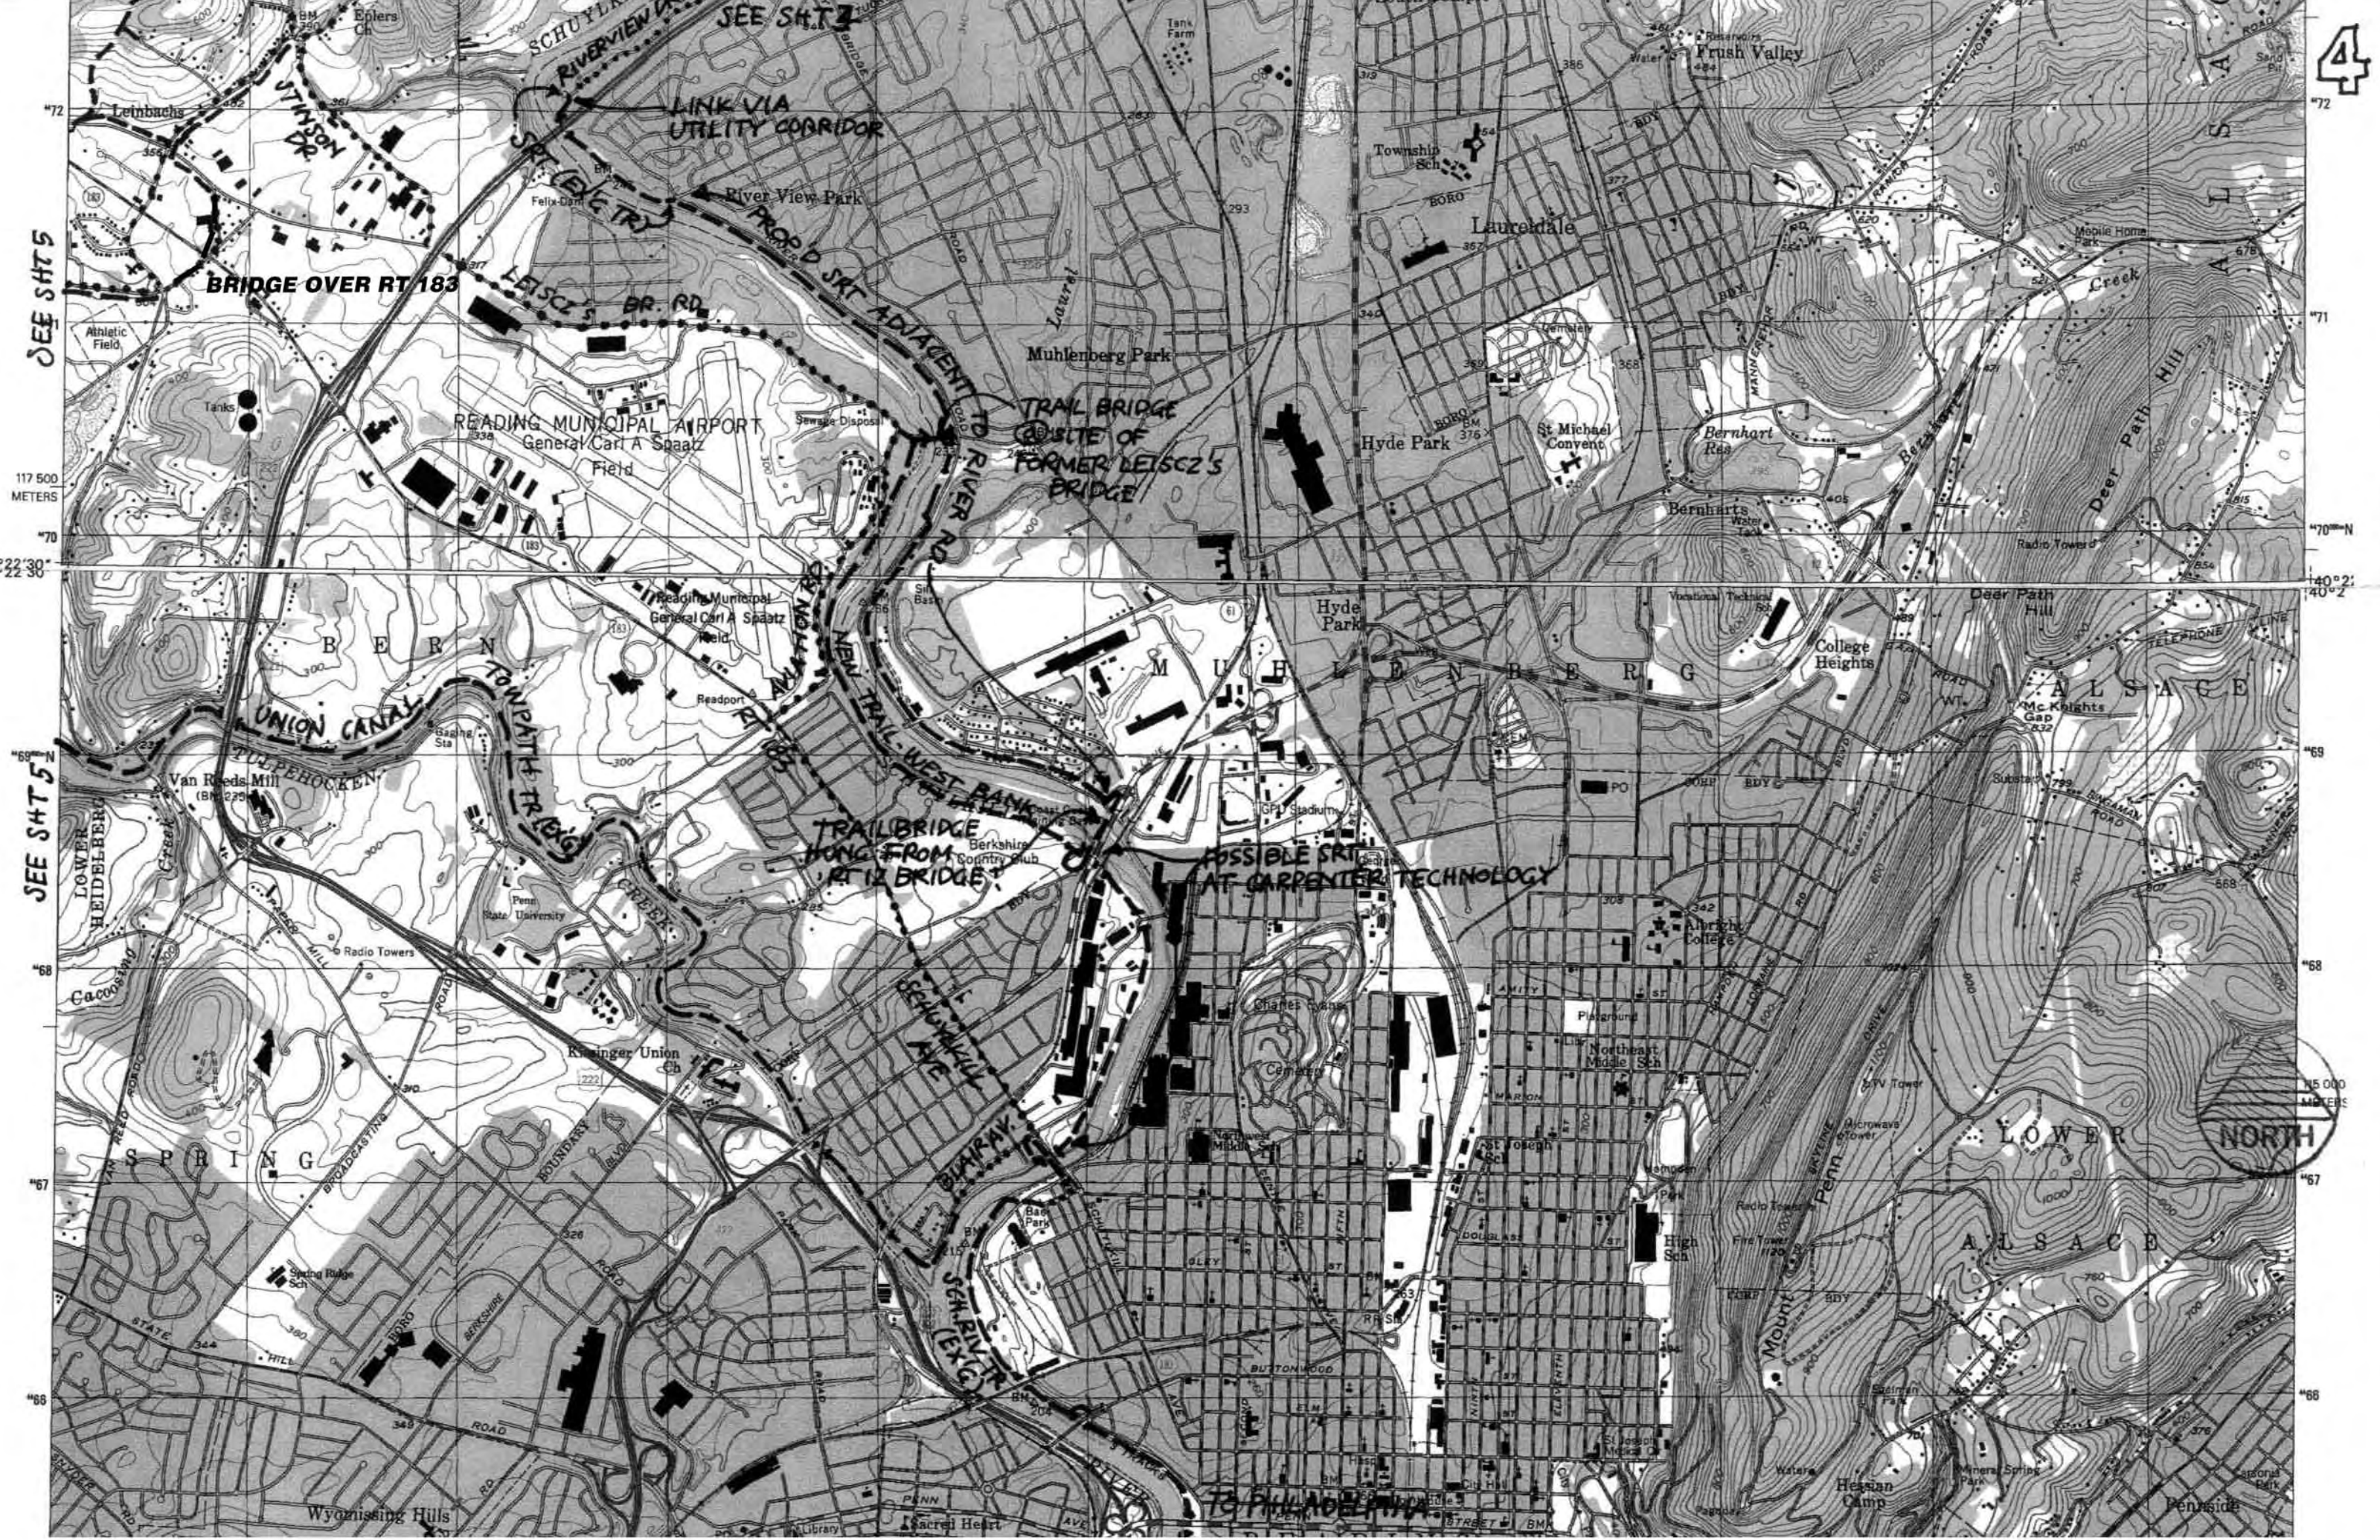

SEE SHT 2

SEE SHT 5

SEE SHTS

117 500 METERS

SEE SHTS

70°N

140°2'

69

68

67

66

15 000 METERS

NORTH