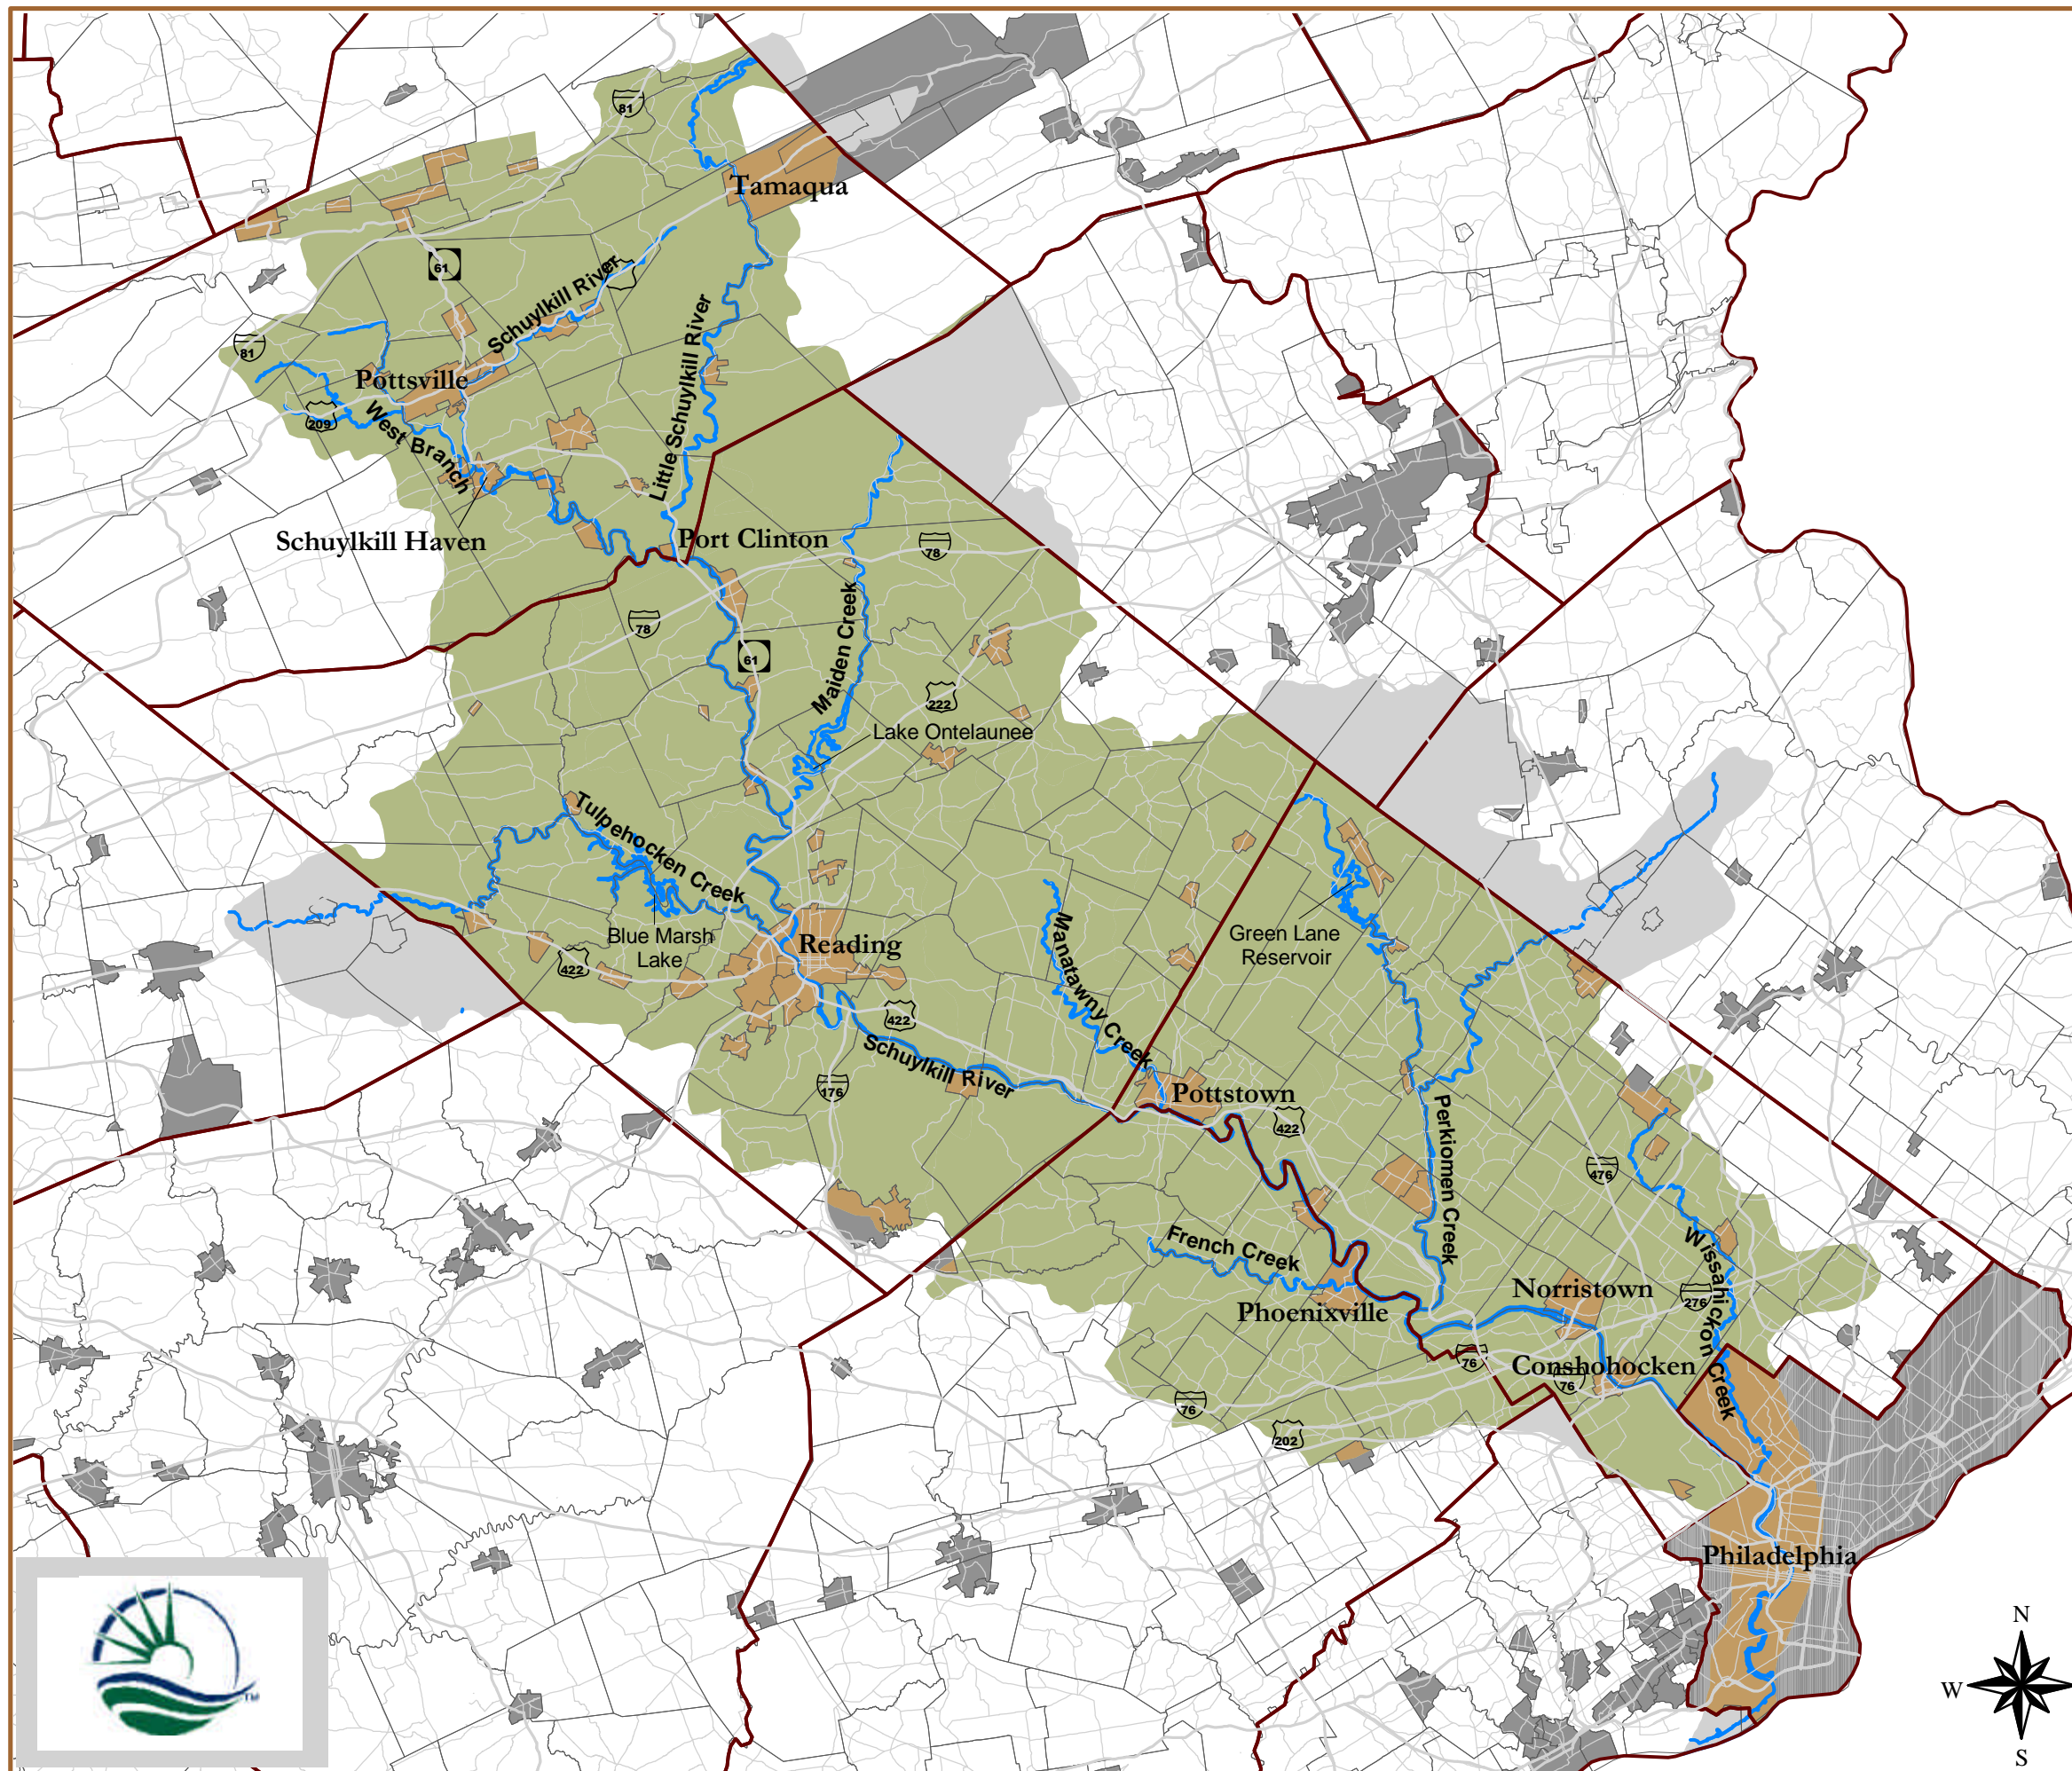

Schuylkill River Valley National Heritage Area Management Plan and Environmental Impact Statement

Figure 1-1 Heritage Area

- Major Streams
- Major Roads
- Roads
- County Boundaries
- Municipal Boundaries
- Cities and Boroughs
 - Inside Heritage Area
 - Outside Heritage Area
- National Heritage Area
- Schuylkill Watershed

Map Compiled By:
Wallace Roberts & Todd, LLC